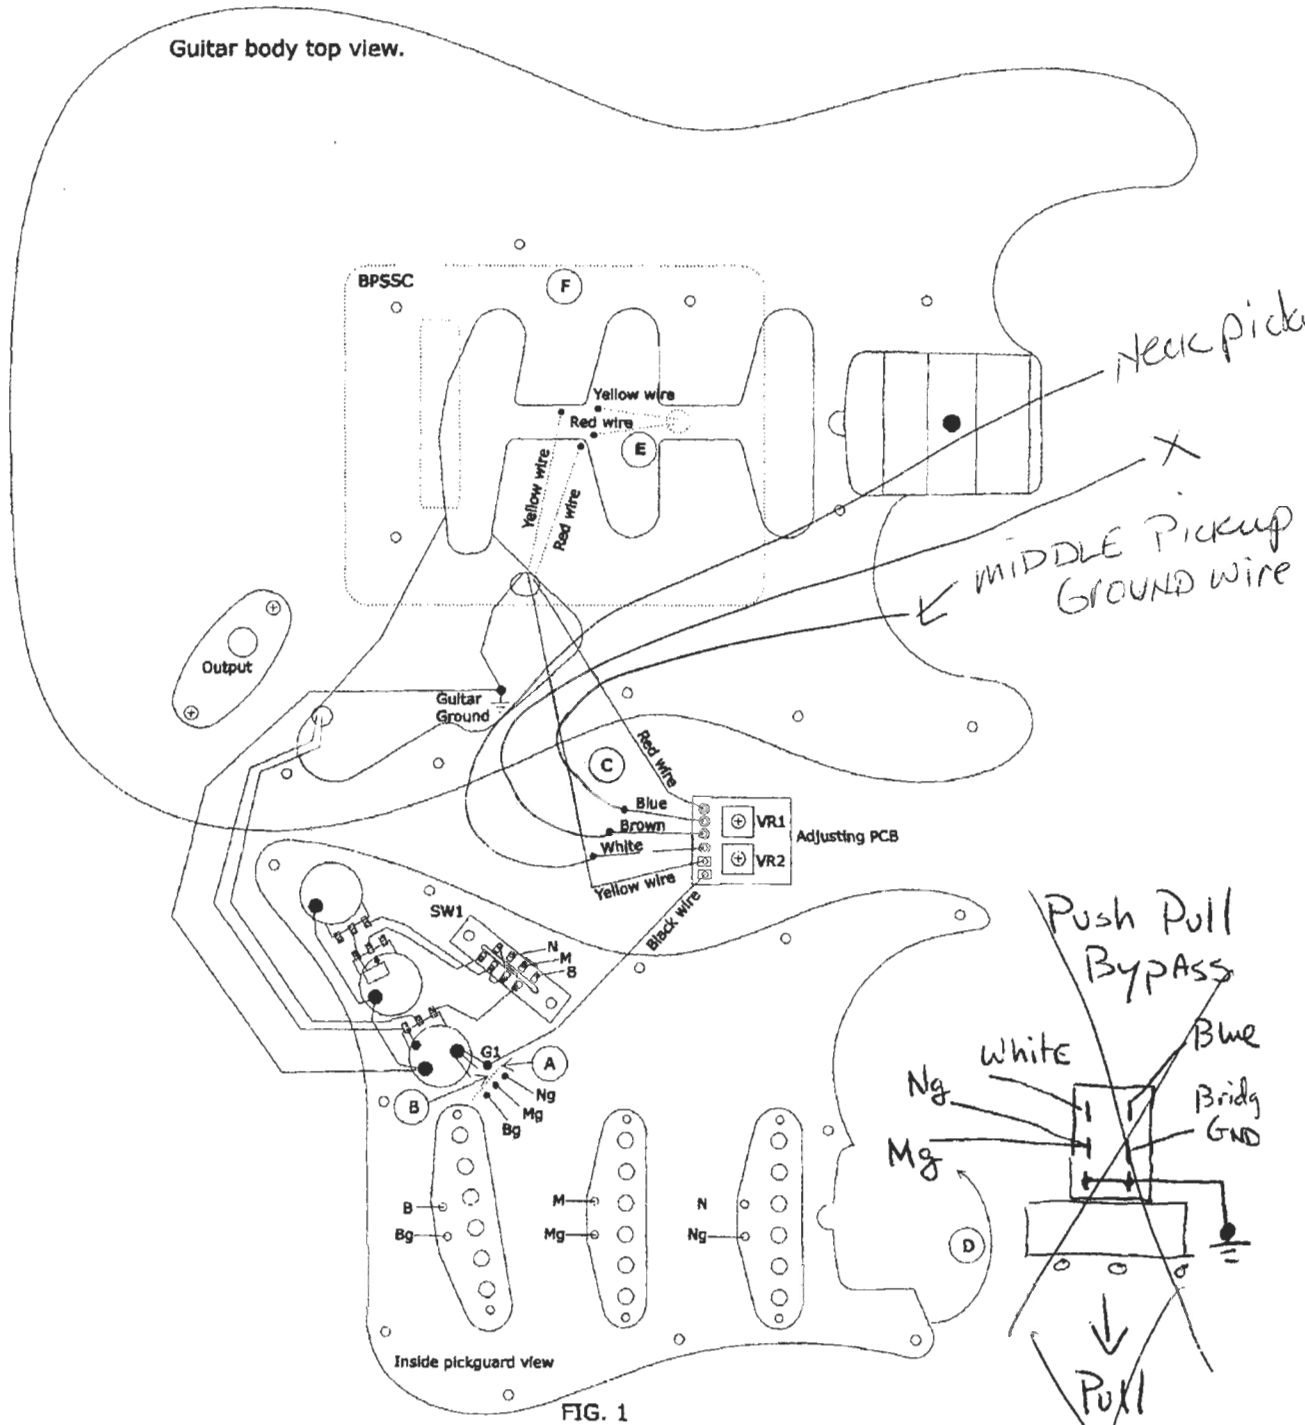

# Back Plate Silent Single Coil (BPSSC) system

VR1 is MIDDLE Pickup

VR2 is NECK PICKUP

Follow instructions as normal